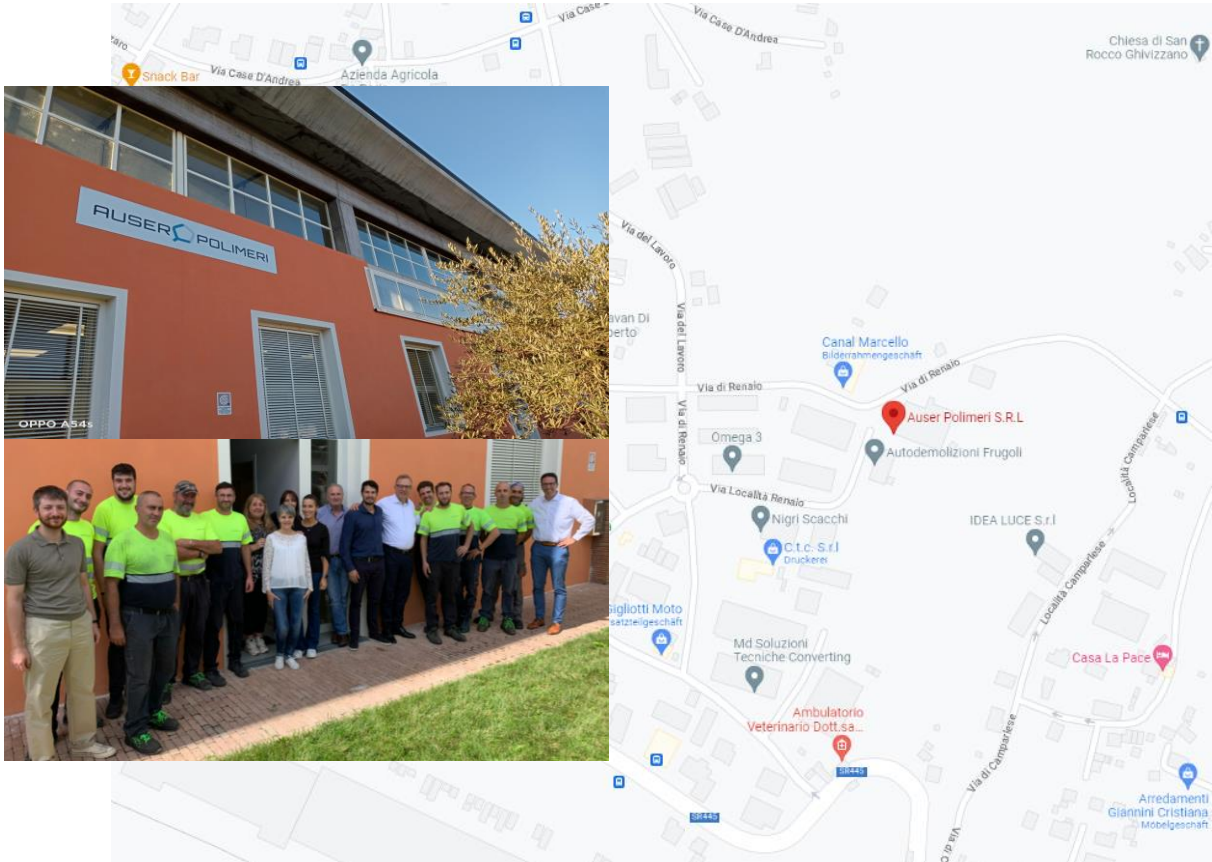

## Driving Directions Auserpolimeri

Highway A11 from Florence/Pisa

##### **From Florence**

Highway A11 exit Capannori/continue on provincial road 27/ crossing Lunata-Lammari-S.Pietro a Vico/3rd exit at the round. direction Borgo a Mozzano/1<sup>st</sup> exit at the round direction Turrite Cava/turn right and cross the bridge/ at the stop turn right and continue straight on/at the second crossroad turn left/2nd exit at the round and continue straight on to the end of the street.

##### **From Pisa**

Highway A11 direction GENOVA/ (1<sup>st</sup> exit at the round A11)/ turn right A12 direction GENOVA-VIAREGGIO/exit VIAREGGIO/turn left A11 direction exit LUCCA EST/pass Lucca viale Europa/exit Lucca continue SS12 and via Del Brennero/3rd exit at the round direction Borgo a Mozzano/1<sup>st</sup> exit at the round direction Turrite Cava/turn right and cross the bridge/at the stop turn right and continue straight on/at the second crossroad turn left/at the round 2nd exit and continue straight on to the end of the street

##### **By train**

By regional train Florence-Lucca (about one and a half hours). To reach Piano di Coreglia by regional train Lucca-Ghivizzano (about 40 min and the station is far from Piano di Coreglia few minutes) or by taxi (about 40 min.)